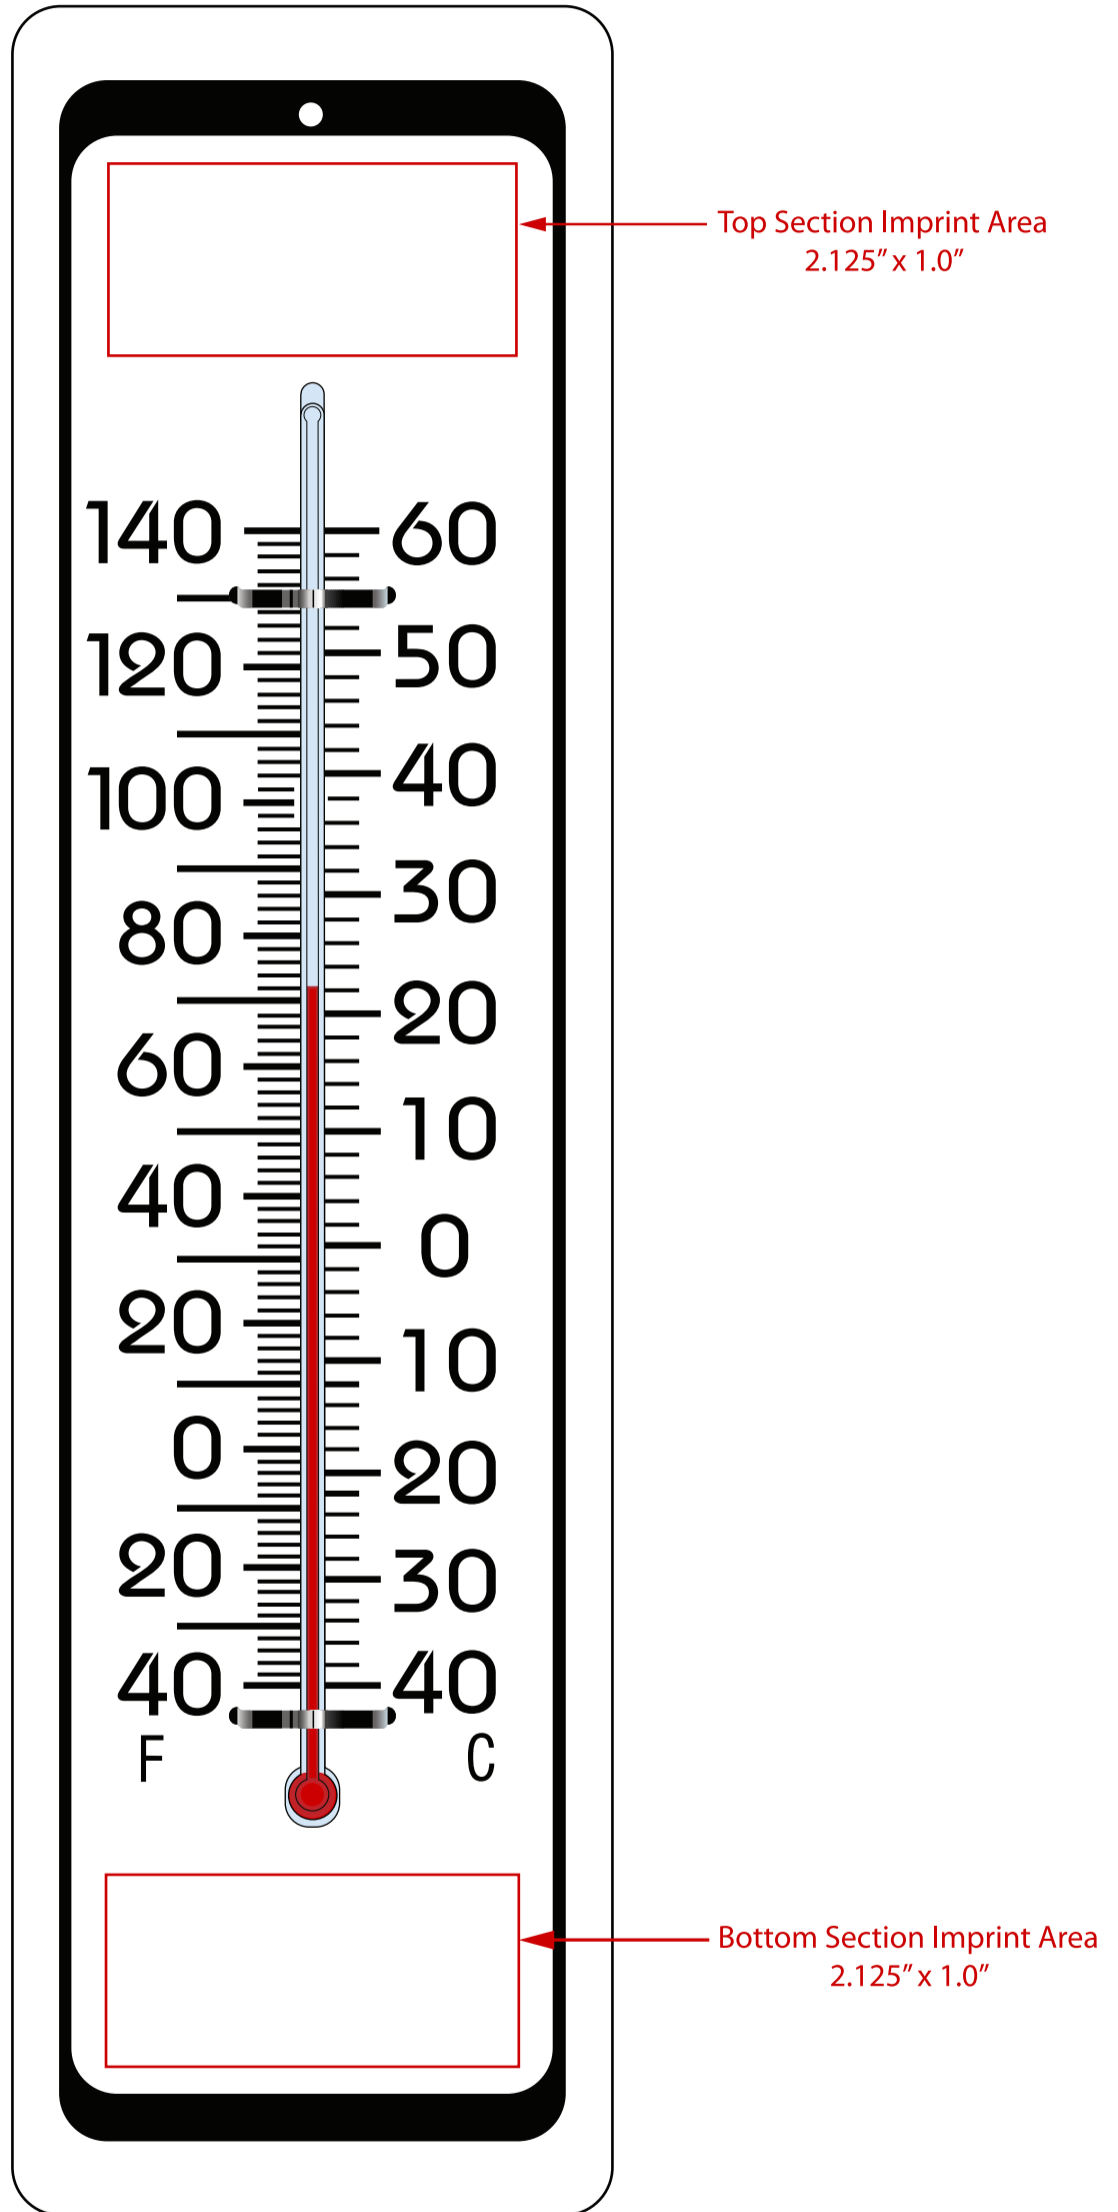

#895 Aluminum Thermometer
(3 1/8" x 1 1/2")
White Case

- **SAFE Area** | Keep all live design elements within this safe area
- **Product Edge/Cut Line** | The edge of the product or product imprint area
- **BLEED** | Extend artwork out to this line on products allowing bleeds